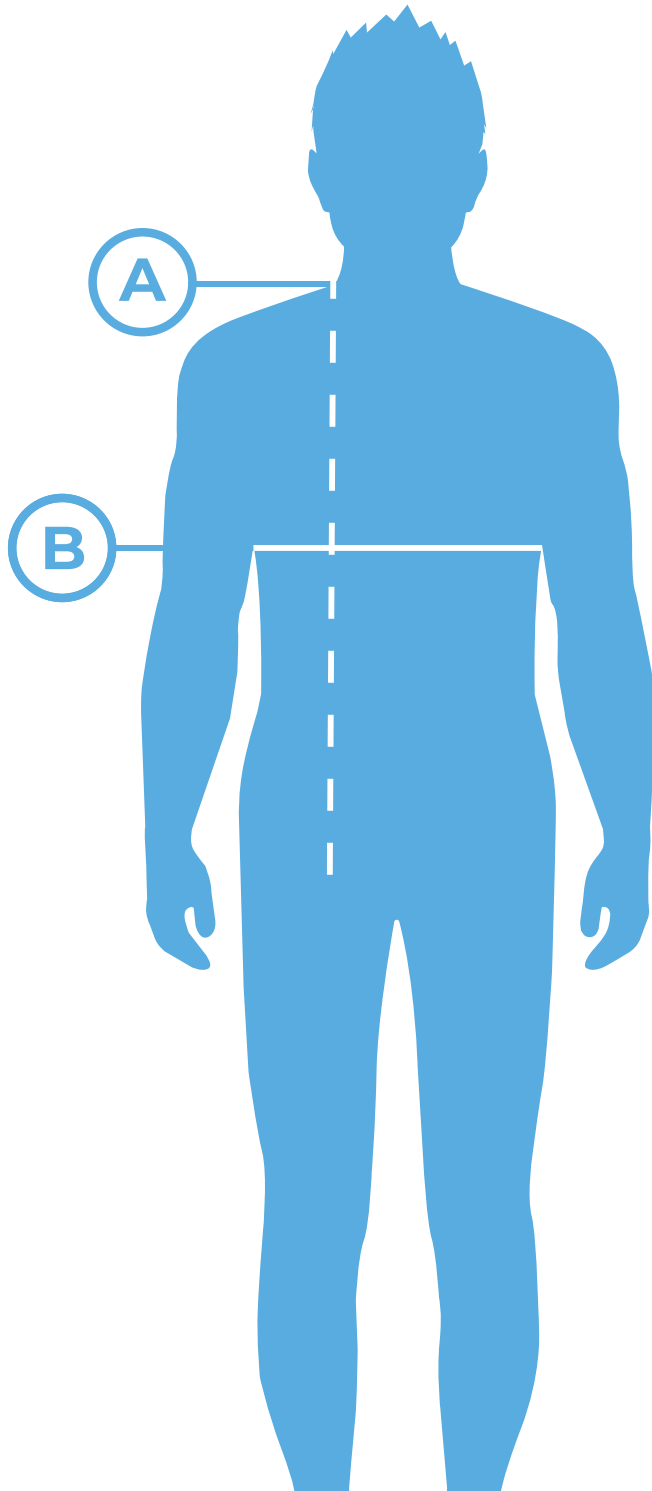

# SUBLIMATED FULL-BUTTON BASEBALL JERSEY

**A - Body Length** - Measured from high point shoulder to finished hem at back.

**B - Chest** - Measured around the body at the fullest part of the chest, under the arms, and with the arms down and relaxed (product should be larger to ensure fit)

Men	XS	S	M	L	XL	2XL*	3XL*	4XL*	5XL*
<b>A</b>	29.5"	30.25"	31"	31.75"	32.5"	33.25"	34"	34.75"	35.5"
<b>B</b>	41"	42.5"	44"	45.5"	47"	48.5"	50"	52"	54"

Women	XS	S	M	L	XL	2XL*	3XL*	4XL*
<b>A</b>	25.5"	26.5"	27.5"	28.25"	29.25"	30.25"	31.25"	32.25"
<b>B</b>	38.25"	40.25"	42"	44"	46"	47.75"	49"	51"

Youth	XS	S	M	L	XL
<b>A</b>	22.5"	23.25"	24"	24.75"	26"
<b>B</b>	31.5"	33"	34.75"	37.75"	41"

*We also recommend considering the largest measurement when determining a size. Alterations can be made, but fabric cannot be added.*

*\*2XL-5XL will incur additional charges*